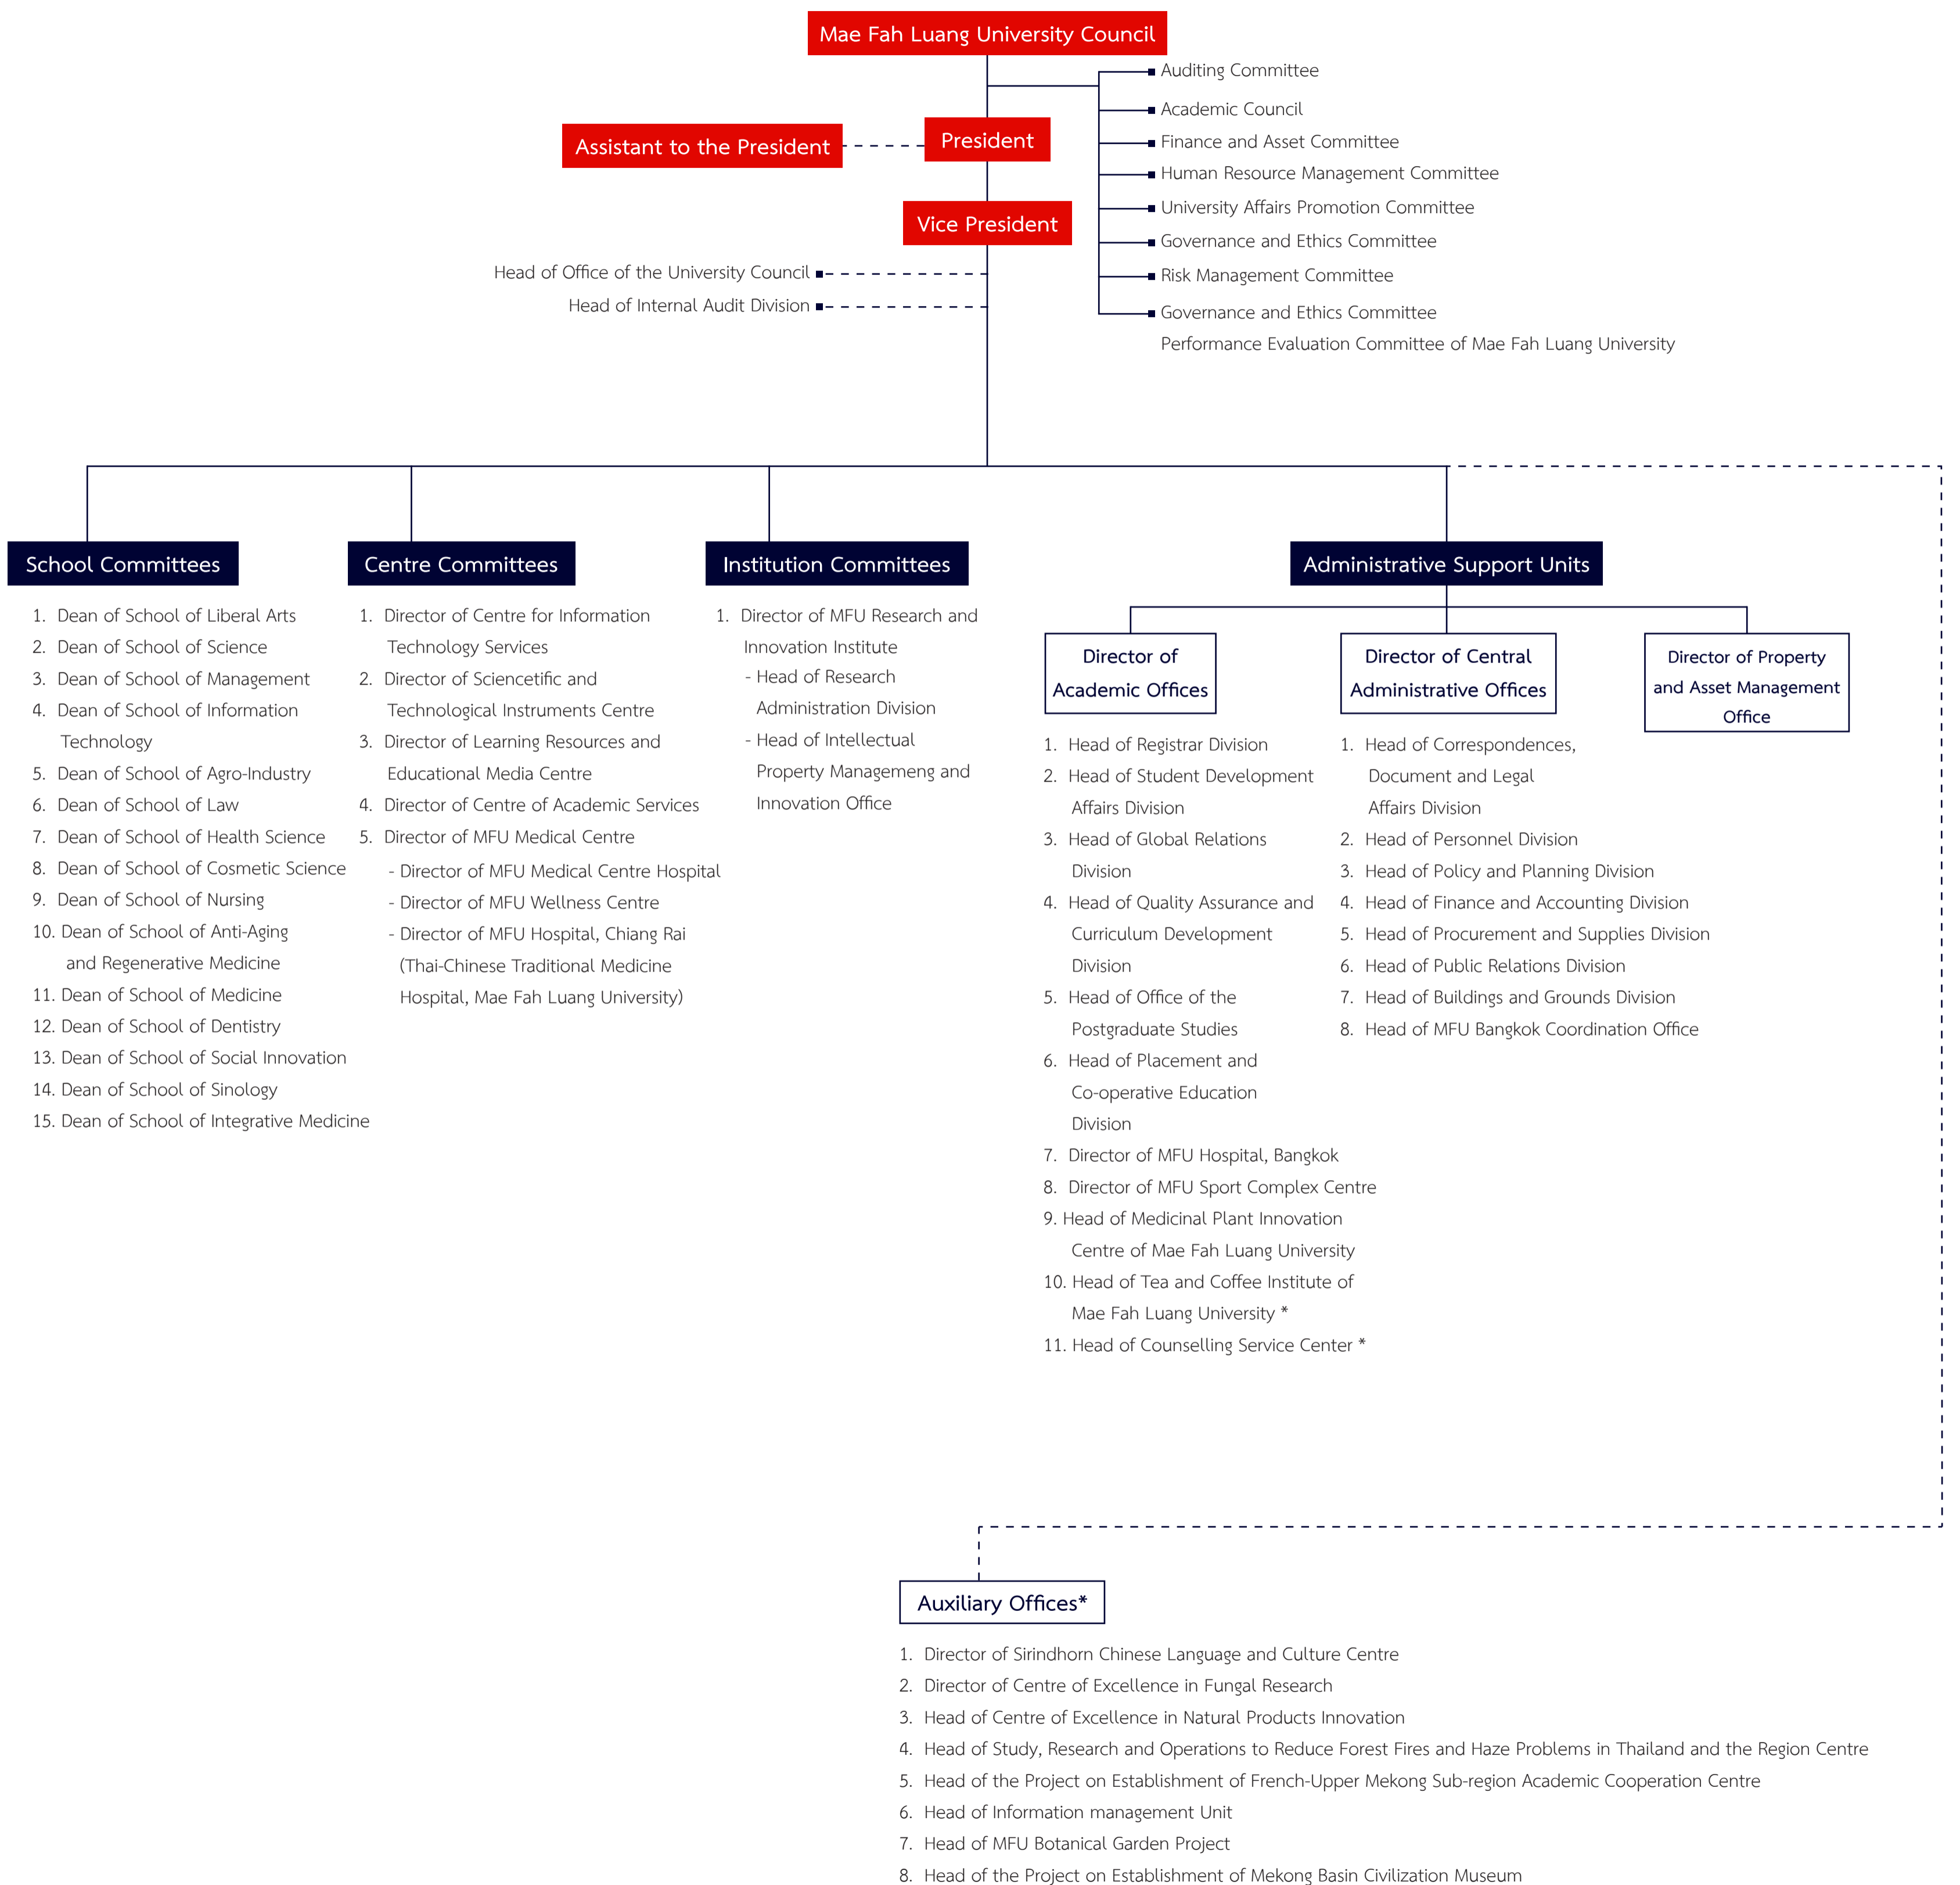

Organisational Structure of Mae Fah Luang University

Organisational Structure of Mae Fah Luang University